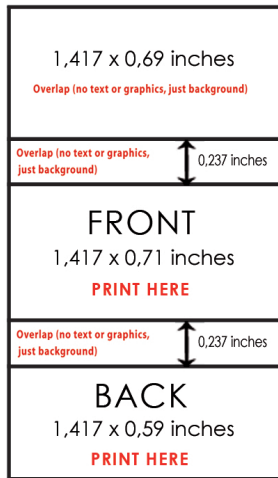

# BU 101 - Mini Chocolate Rectangles

- Please extend bleed 1/16" around all borders
- Artwork must be 300 DPI or more
- EPS, PDF , JPG and Tiff files only
- All Text converted to curves.